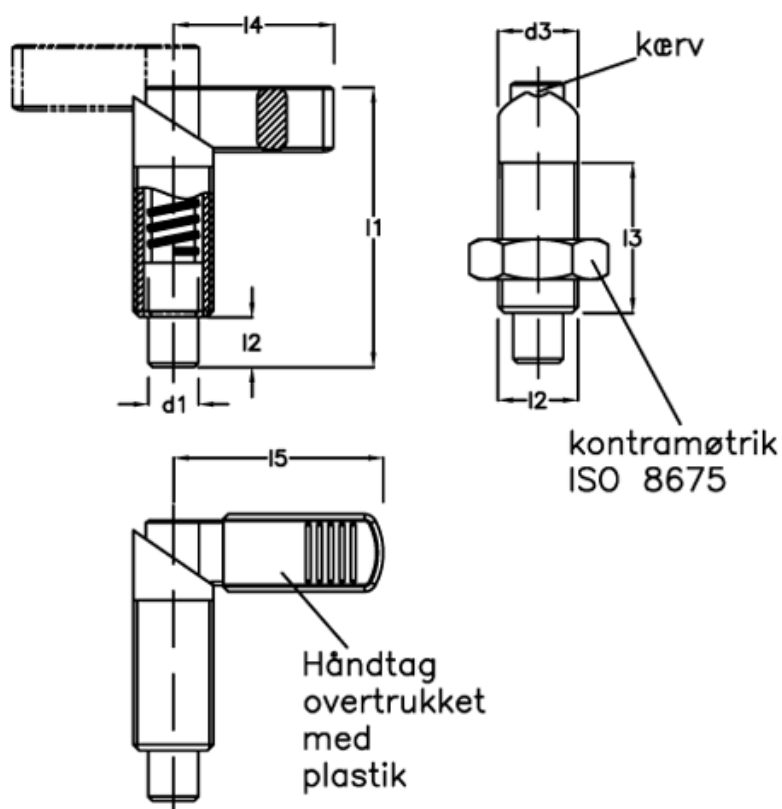

Article number: 201320007

Description: E+G cam action indexing plunger
GN 612-6-M12-A

Measures

d1 = 6

d2 = M12

d3 = 12

l1 = 47.0

l2 = 8

l3 = 26

l4 = 26

l5 = 32

Spring pressure N bottom = 21

Spring pressure N top = 9